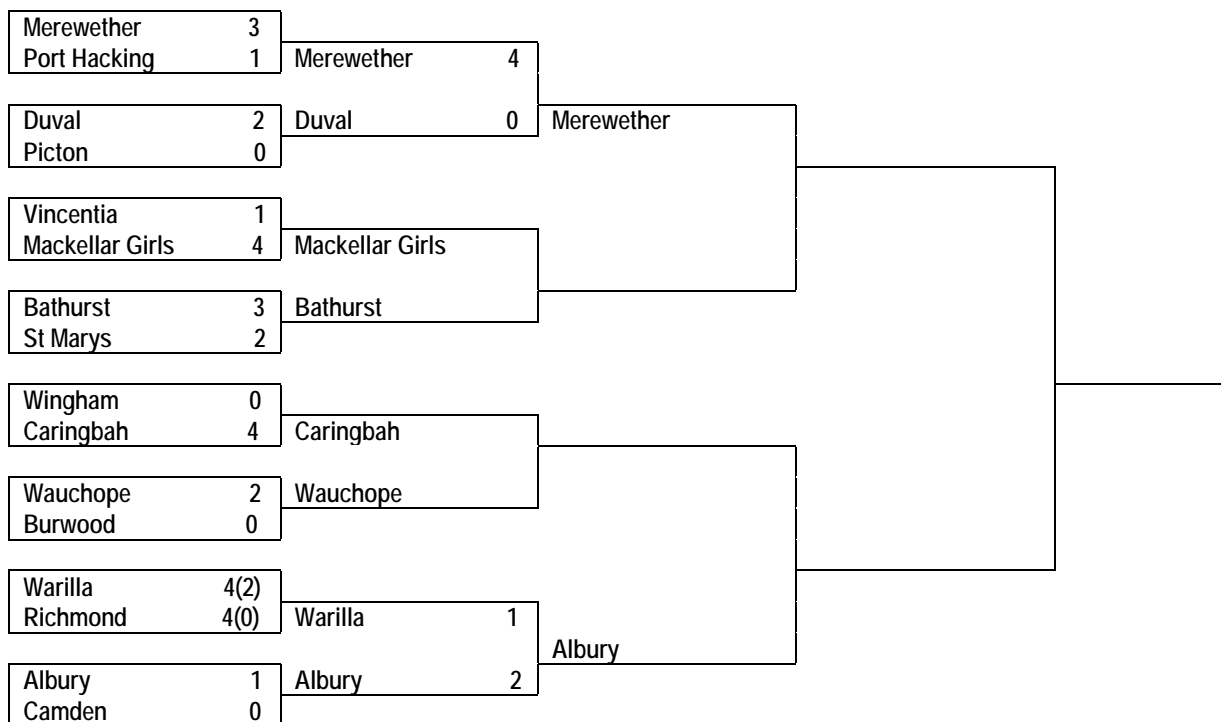

## Errea Cup and Trophy 2010 – Final 16 Series play by dates

|                |                |                  |                   |
|----------------|----------------|------------------|-------------------|
| By             | by             | on               | on                |
| Rd 6 – 25 June | Rd 7 - 30 July | Semi – 11 August | Final - 25 August |

### Girls